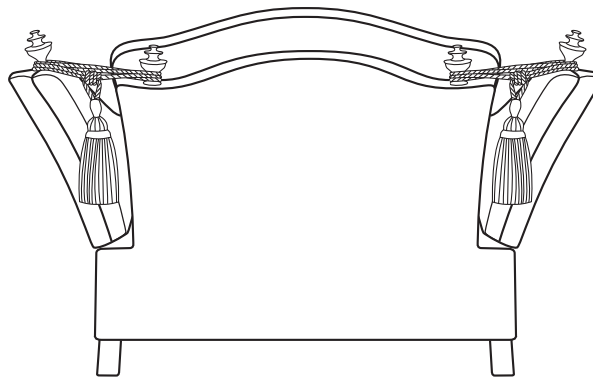

PICASSO

1.5 SEATER FORMAL CUSHION

┆ 18cm / 7" ┆ ┆ 94cm / 37" ┆ ┆ 18cm / 7" ┆

69cm / 27"

94cm / 37"

53cm / 21"

92cm / 36"

130cm / 51"

Overall Height	Overall Width	Overall Depth	Arm Height	Back Height of Frame	Seat Height	Arm Width	Inside Width Arm to Arm	Seat Depth to Cushions	Seat Depth no Cushions
94cm / 37"	130cm / 51"	112cm / 44"	69cm / 27"	92cm / 36"	53cm / 21"	18cm / 7"	94cm / 37"	56cm / 22"	76cm / 30"

Seating sizes vary to a great extent and particularly wherever there are soft cushions involved, this is magnified with front of seat to back cushion depths, whilst formal back cushions will vary with age and plumping. It is essential to note that scatter back cushion depths will adjust from which point you measure, overtime and with plumping, the accurate measurement does not exist as it will resize each and every time you enjoy its comfort.