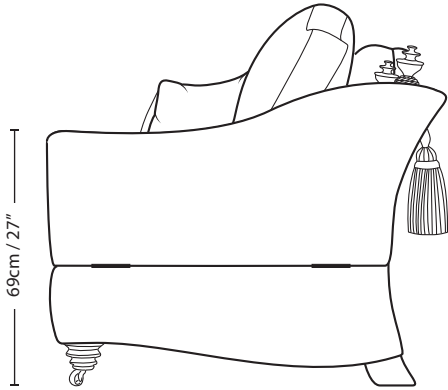

PICASSO

1.5 SEATER FORMAL CUSHION

┆ 18cm / 7" ┆ ┆ 94cm / 37" ┆ ┆ 18cm / 7" ┆

69cm / 27"

94cm / 37"

53cm / 21"

92cm / 36"

130cm / 51"

Overall Height	Overall Width	Overall Depth	Arm Height	Back Height of Frame	Seat Height	Arm Width	Inside Width Arm to Arm	Seat Depth to Cushions	Seat Depth no Cushions
94cm / 37"	130cm / 51"	112cm / 44"	69cm / 27"	92cm / 36"	53cm / 21"	18cm / 7"	94cm / 37"	56cm / 22"	76cm / 30"

Seating sizes vary to a great extent and particularly wherever there are soft cushions involved, this is magnified with front of seat to back cushion depths, whilst formal back cushions will vary with age and plumping. It is essential to note that scatter back cushion depths will adjust from which point you measure, overtime and with plumping, the accurate measurement does not exist as it will resize each and every time you enjoy its comfort.